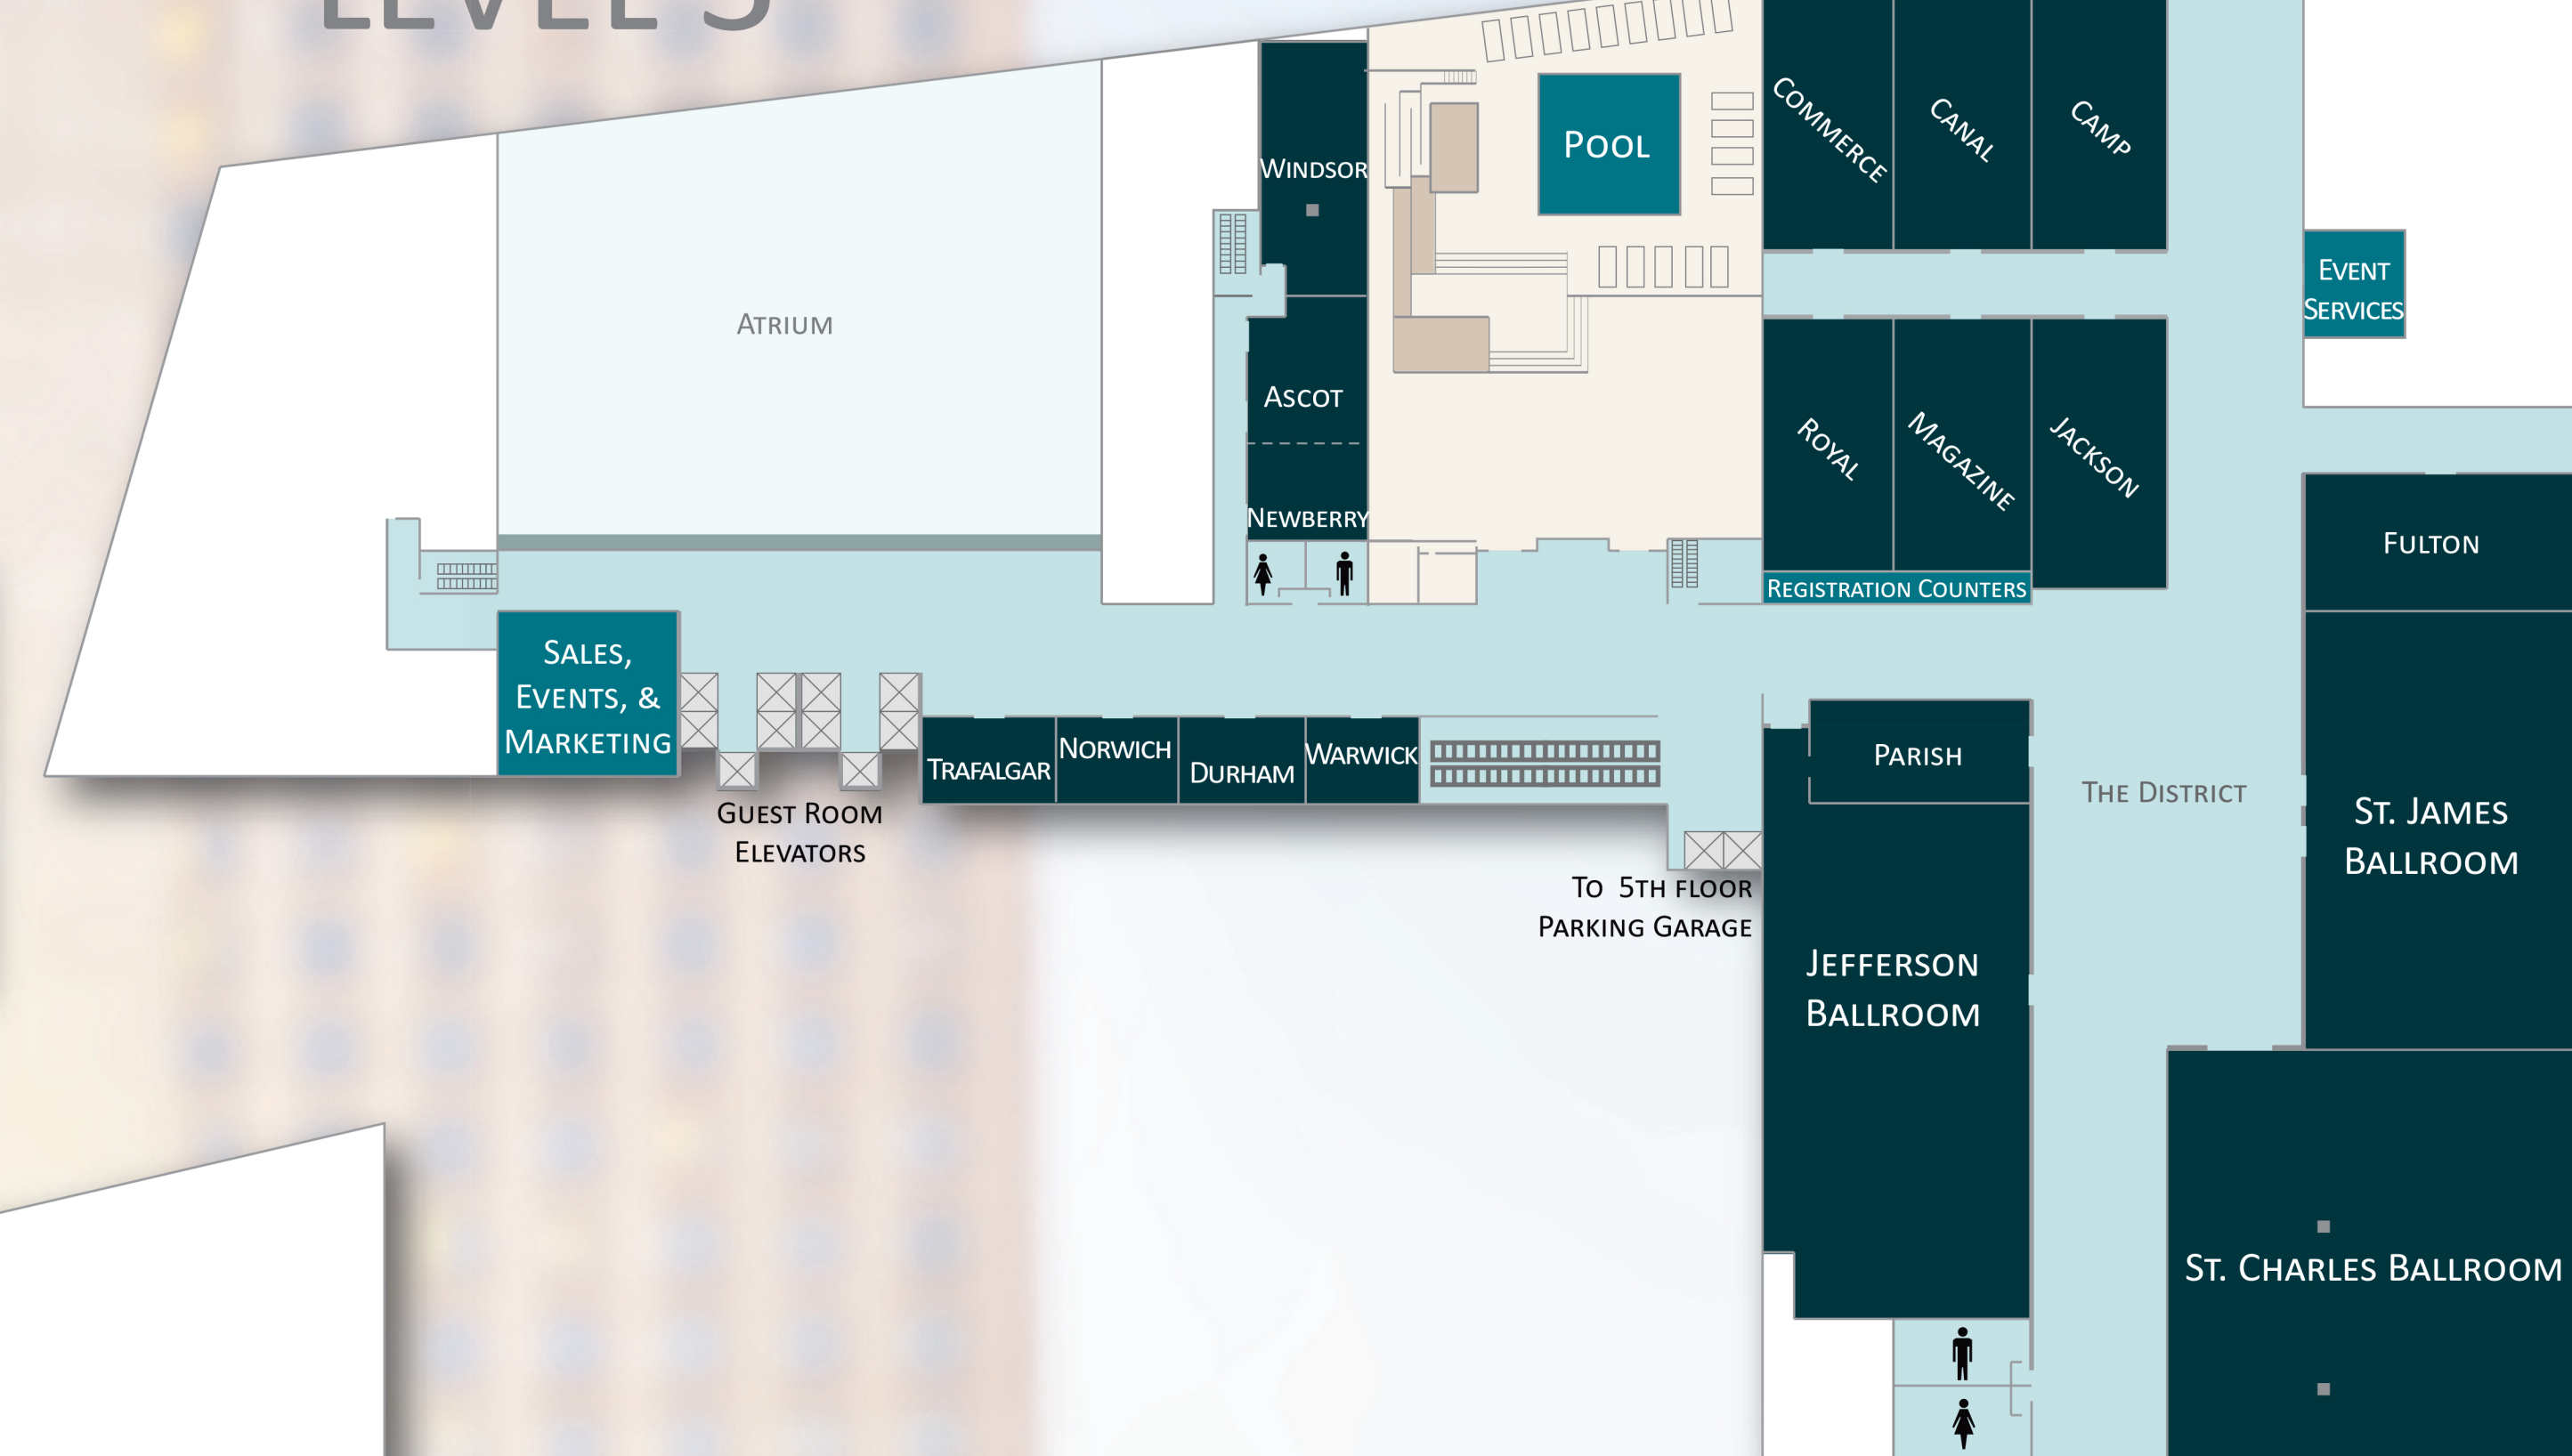

LEVEL 3

SPSA Registration Desk