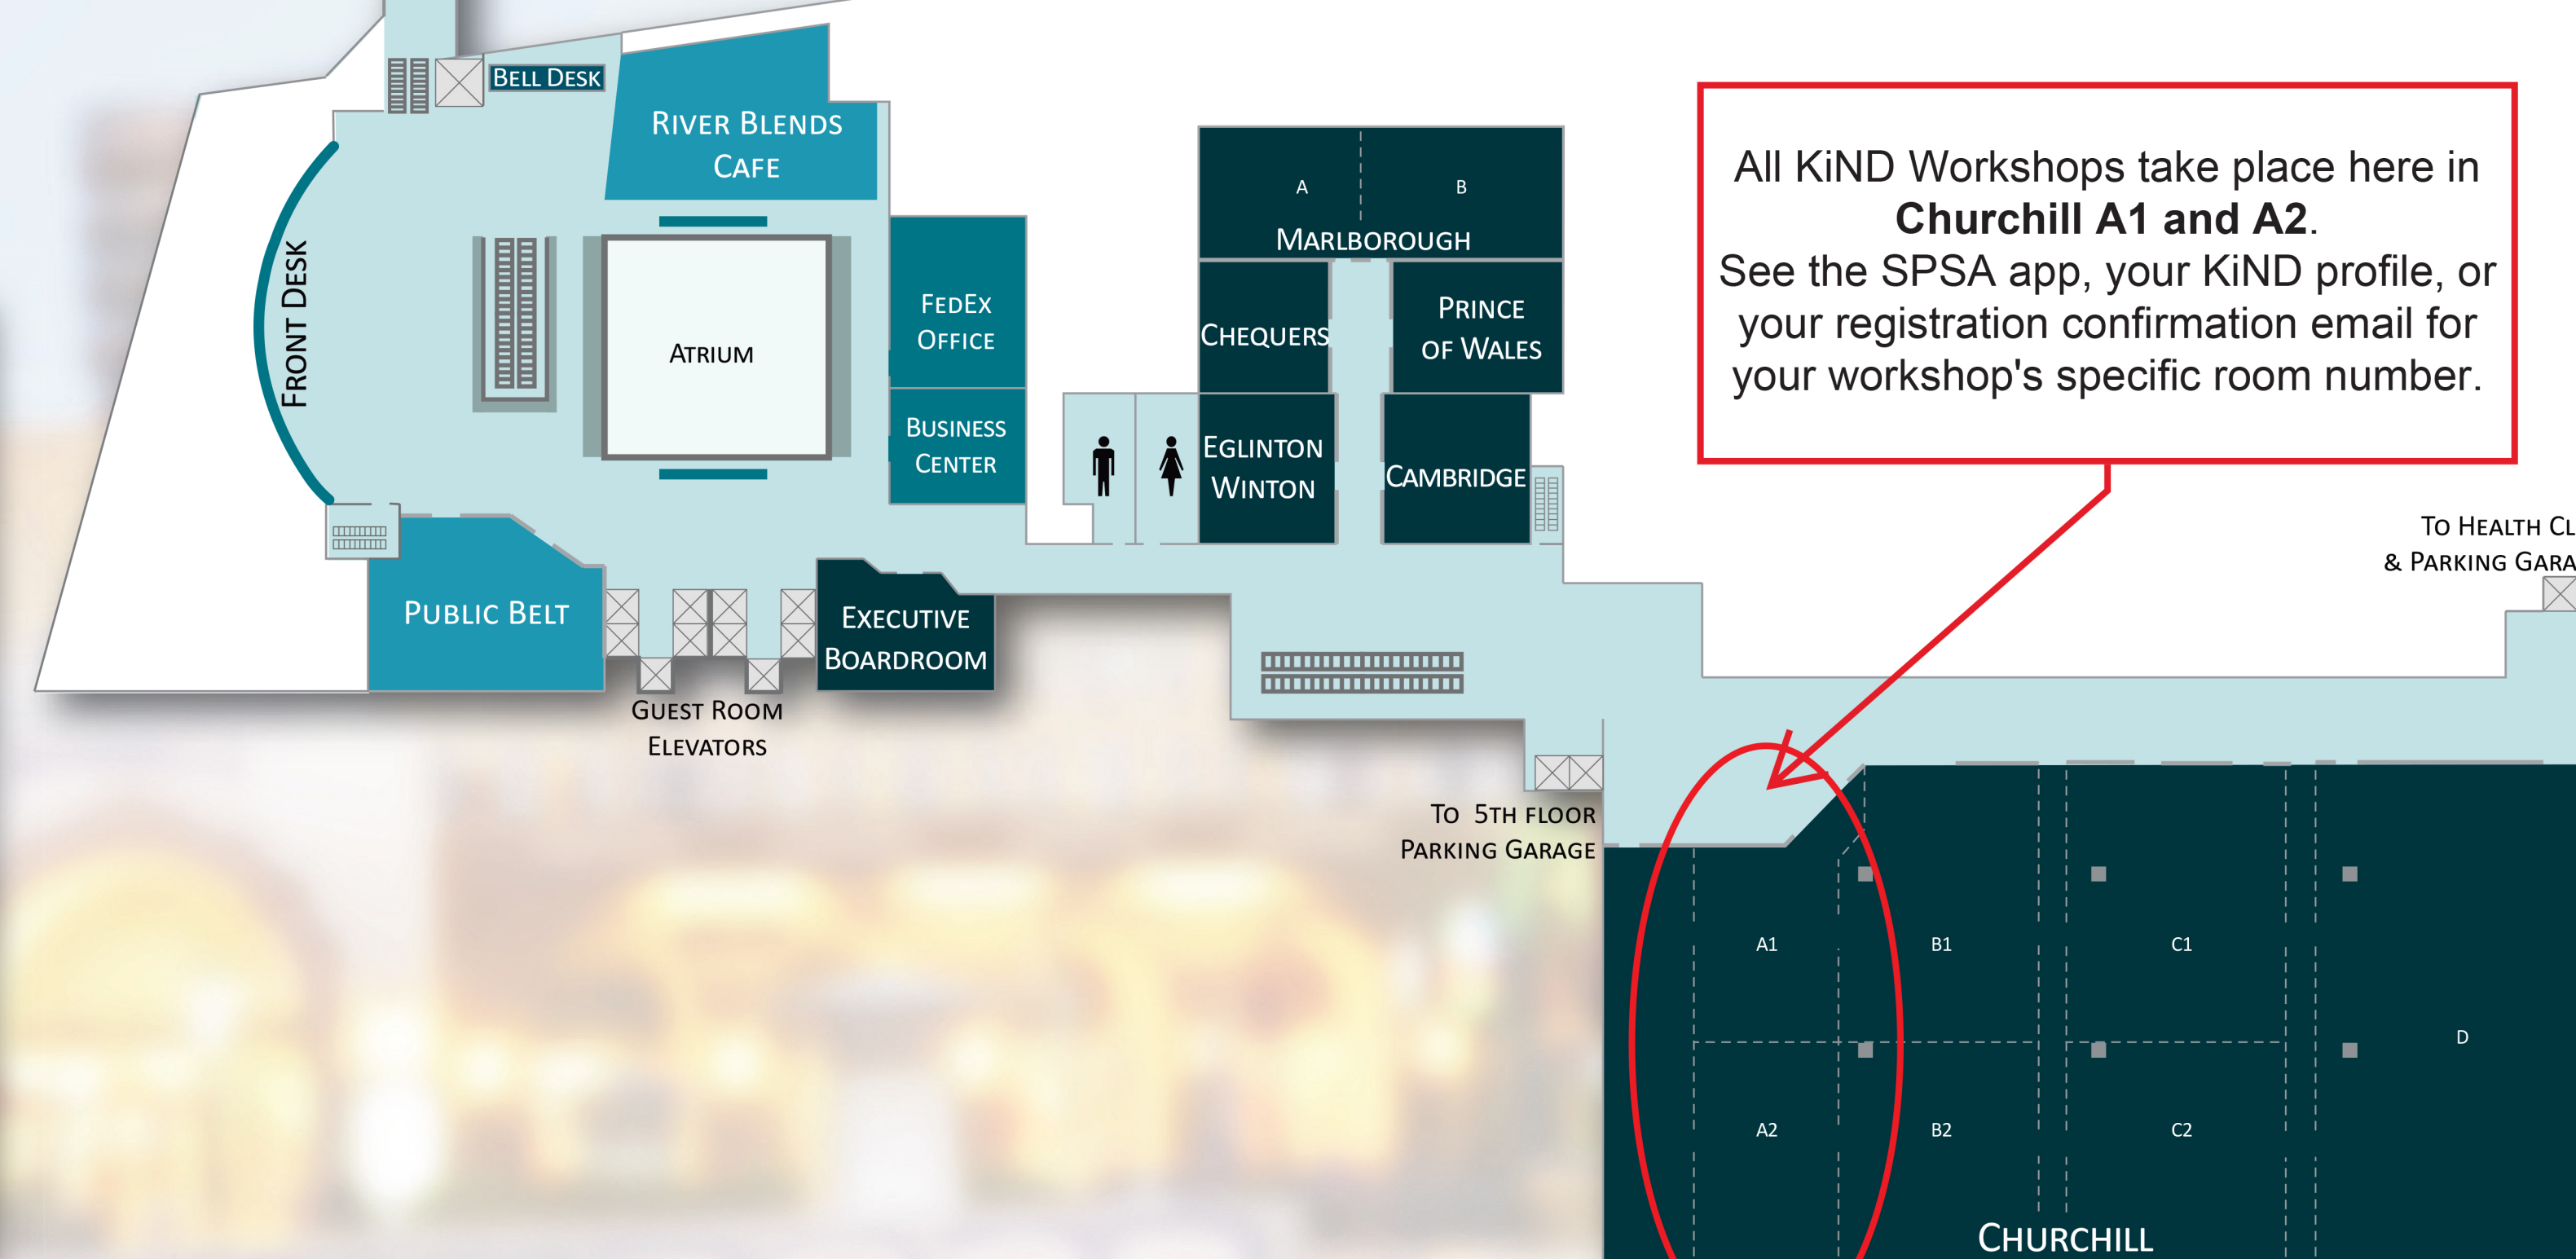

# HOTEL SERVICES

- FIRST LEVEL**
  - Concierge
  - All That Jazz Gift Shop
- SECOND LEVEL**
  - Front Desk/Check In
  - Bell Desk
  - Business Center
  - FedEx
- THIRD LEVEL**
  - Sales/Events Offices
  - Pool
- RIVERSIDE BUILDING**
  - Pool

# FOOD & BEVERAGE

- FIRST LEVEL**
  - Drago's
  - Spirits
  - Le Croissant
- SECOND LEVEL**
  - Public Belt
  - Riverblends Cafe
- RIVERSIDE BUILDING**
  - Marketplace Cafe

## LEVEL 2

All KIND Workshops take place here in **Churchill A1 and A2**. See the SPSA app, your KIND profile, or your registration confirmation email for your workshop's specific room number.

## LEVEL 1

**Hilton**  
NEW ORLEANS RIVERSIDE