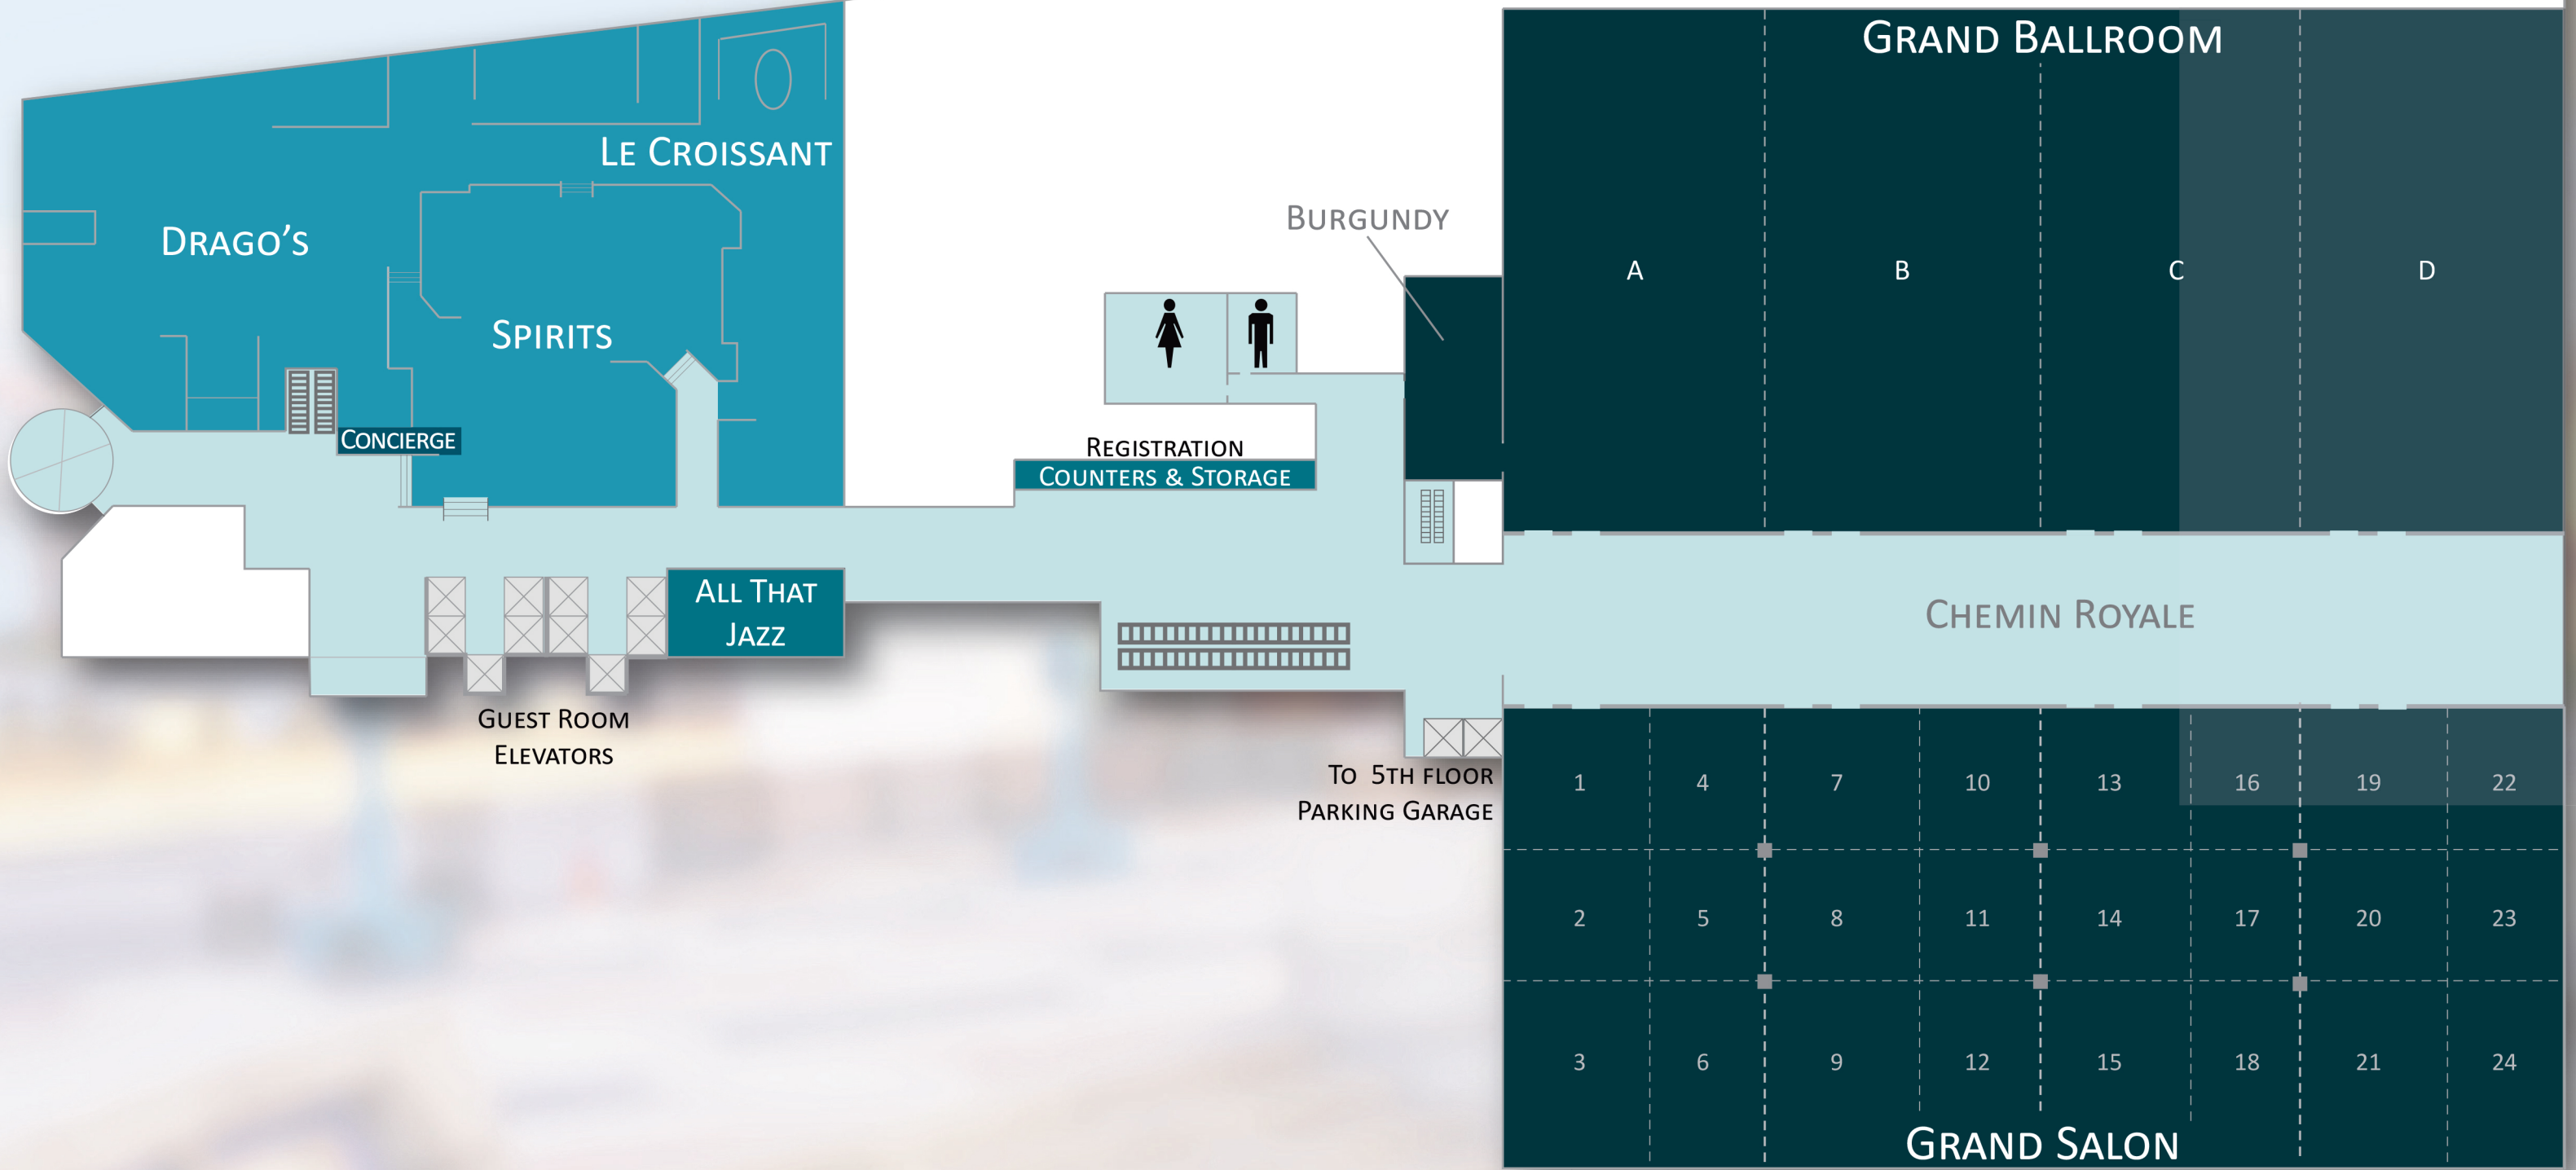

# FOOD & BEVERAGE

- FIRST LEVEL**
  - Drago's
  - Spirits
  - Le Croissant
- SECOND LEVEL**
  - Public Belt
  - Riverblends Cafe
- RIVERSIDE BUILDING**
  - Marketplace Cafe

## RIVERSIDE BUILDING

## LEVEL 2

All KIND Workshops take place here in **Churchill A1 and A2**. See the SPSA app, your KIND profile, or your registration confirmation email for your workshop's specific room number.

## LEVEL 1

**Hilton**  
NEW ORLEANS RIVERSIDE